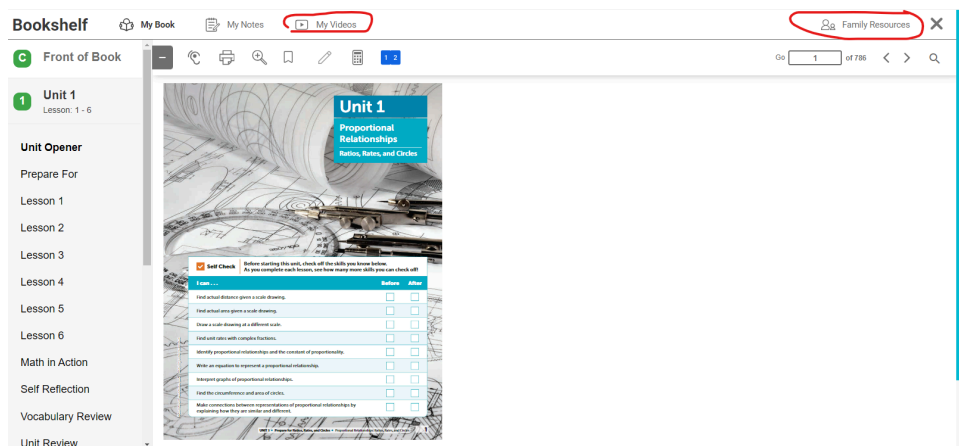

## **i-Ready Parent Homework Help**

To access useful family resources:

Student logs into iReady Pathways ( Reading or Math):

- See below a picture diagram of where to find the links in your students i-Ready Pathways.
  - Bookshelf- this link includes each lesson along with family resources.
  - My Videos- this link provides videos for each lesson