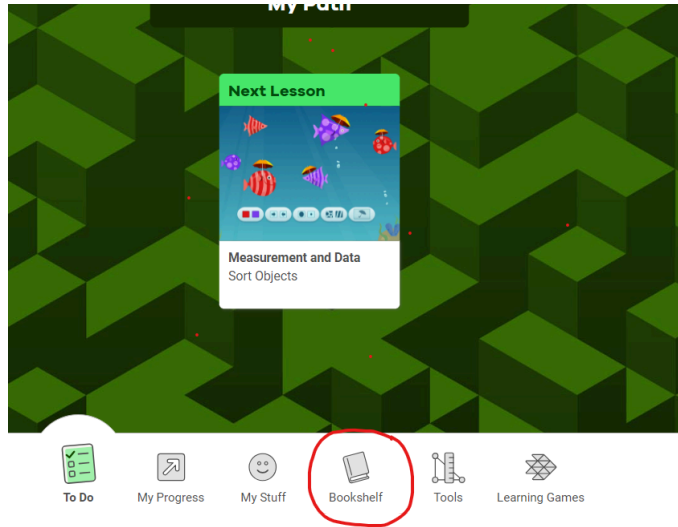

## **i-Ready Parent Homework Help**

To access useful family resources:

Student logs into iReady Pathways ( Reading or Math):

- See below a picture diagram of where to find the links in your students i-Ready Pathways.
  - Bookshelf- this link includes each lesson along with family resources.
  - My Videos- this link provides videos for each lesson

Each video provides additional learning opportunities for the student and the parent. Please note the Family Resource link in the top right corner of the Bookshelf tab. There are many useful links within the Family Resource link that can help both parents and students.